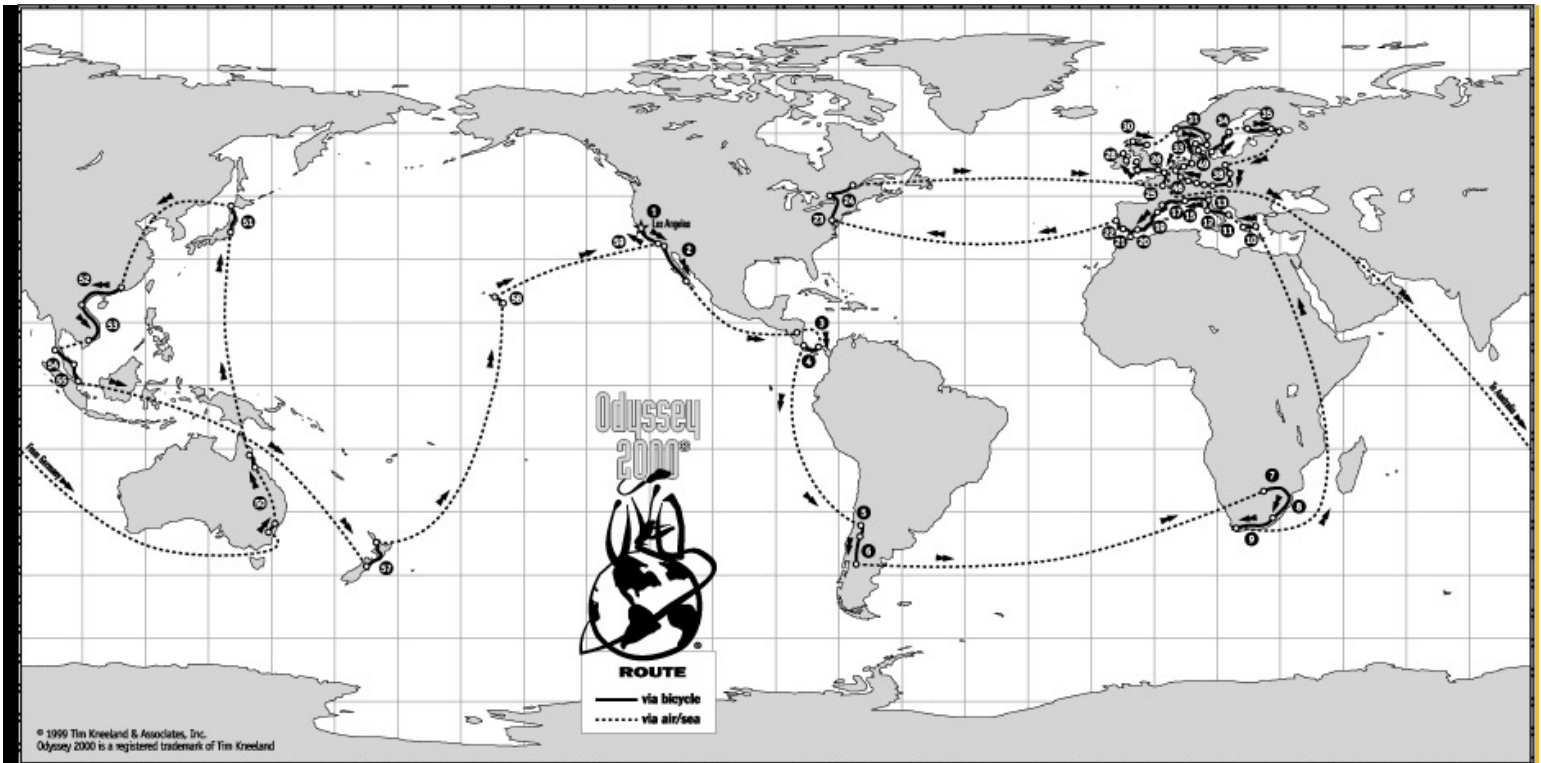

Odyssey 2000®

- [Courage Classic](#)
- [Coast to Coast Bicycle Classic™](#)
- [Southern Cross Bicycle Classic™](#)
- [West Coast International Bicycle Classic™](#)
- [Wheeling Hawaii™](#)
- [Wheeling Washington™](#)
- [Send Me Info](#)

Odyssey 2000® Map

January 1 to December 31, 2000.

Route will likely continue to evolve as conditions require.

Odyssey 2000® Itinerary

#	Departure Date	Arrival Date	Country	# of Days	Route (subject to change)	Transport	Rest/			Est. Stage	Accum
							Cycle Days	Travel Days	Total Days	Miles in Countries	Trip Miles
1	1-Jan-00	2-Jan-00	USA	2	Pasadena, CA (Rose Parade) to Tijuana, Mexico	Pedal	2	0	2	154.0	154.0
2	3-Jan-00	19-Jan-00	Mexico	17	Tijuana to La Paz, Mexico	Pedal	14	3	17	953.2	1,107.2
3	20-Jan-00	22-Jan-00	Costa Rica	3	San Jose, Costa Rica to Panama Border	Flight	1	2	3	70.0	1,177.2
4	23-Jan-00	28-Jan-00	Panama	6	Panama Border to Panama Canal	Pedal	4	2	6	310.0	1,487.2
5	29-Jan-00	10-Feb-00	Chile	13	Santiago to Argentina Border	Fly then pedal	10	3	13	769.2	2,256.4
6	11-Feb-00	13-Feb-00	Argentina	3	Chile Border to San Carlos de Bariloche	Pedal	2	1	3	121.9	2,378.3
7	14-Feb-00	20-Feb-00	South Africa	7	Johannesburg to Swaziland Border	Fly then pedal	4	3	7	291.2	2,669.5
8	21-Feb-00	22-Feb-00	Swaziland	2	South Africa Border to South Africa Border	Pedal	2	0	2	150.3	2,819.8
9	23-Feb-00	13-Mar-00	South Africa	20	Swaziland Border to Cape Town	Pedal	17	3	20	1413.1	4,232.9
10	14-Mar-00	22-Mar-00	Greece	9	Athens to Pátra	Fly then pedal	6	3	9	414.2	4,647.1
11	23-Mar-00	2-Apr-00	Italy	11	Brindisi to Vatican	Ferry then pedal	8	3	11	529.8	5,176.9
12	3-Apr-00	3-Apr-00	Vatican City	1	Around Vatican & back to Italy	Pedal or walk	0	1	1	0.0	5,176.9
13	4-Apr-00	6-Apr-00	Italy	3	Vatican to San Marino Border	Pedal	3	0	3	215.0	5,391.9